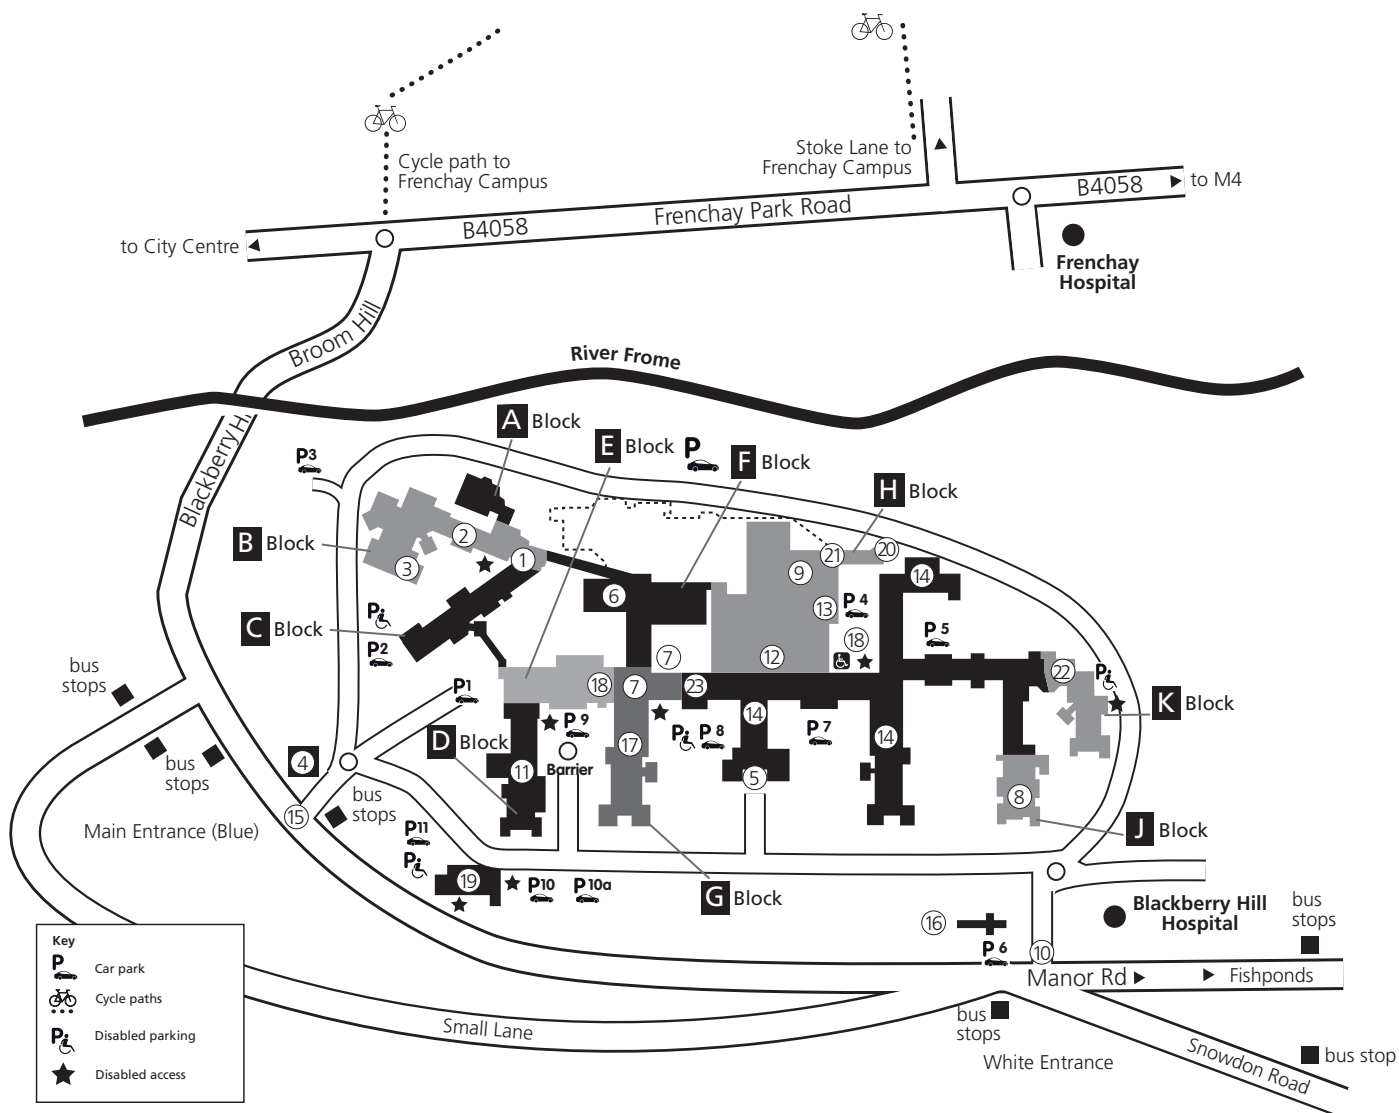

Glenside Campus

Ground Floor

- 01. Main Reception (Public Access) and Student One Stop Shop
- 03. Manual Handling Room
- 04. Blue Lodge – Postgraduate Research Student Centre
- 05. Occupational Therapy Resource Centre (OTRC)
- 06. Lecture Theatre (1F11)
- 07. Imaging Suite, Skills Simulation Suite
- 08. Physiotherapy/Sport Therapy Practice Rooms
- 09. Lecture Theatre/VERT Virtual Environment Radiotherapy (1H12)

10. White Lodge

- 11. Library (Public Access)
- 12. Traders Refectory
- 13. Lecture Theatre (1H16)
- 14. Student Residences
- 15. Main (Blue) Entrance
- 16. Glenside Hospital Museum
- 17. Learning Technologies Technical Unit (LTTU)
- 18. Interprofessional Simulation Suite
- 19. Glenside Student Centre (Student Union)
- 20. Research hotdesks
- 22. Human Analysis Laboratory (HAL)

Upper Floor

- 02. Faculty Executive
- 04. Blue Lodge – Postgraduate Research Student Centre
- 05. Occupational Therapy Resource Centre (OTRC)
- 08. Physiotherapy/Sport Therapy Practice Rooms
- 11. Information Technology Suite
- 14. Student Residences
- 21. Alcohol and Health Research Unit
- 23. Learning Technologies Development Unit (LTDU)